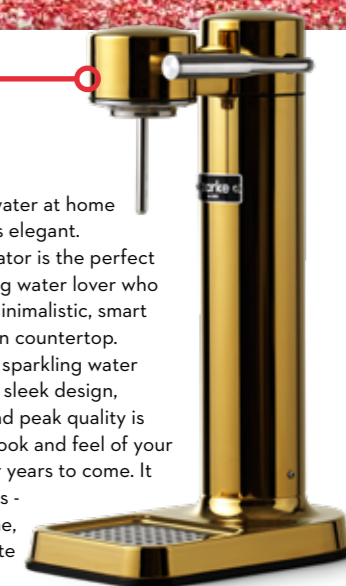

FERMENT

FESTIVE GIFT GUIDE

CRAGHOPPERS

DREAMING OF A FLAT WHITE CHRISTMAS

LOST BARN COFFEE

The skilled team at the multi award-winning Lost Barn Coffee Roasters are fast gaining a reputation for excellence in the UK's coffee roasting scene. Passionate about sustainability, they ethically source top quality beans from far away continents, which they meticulously roast in small batches. Their selection of gift boxes has everyone in your life covered, delighting discerning coffee lovers, appreciators of artisan-made luxury hot chocolate and fresh tea fanatics. The beautifully presented gift boxes can be tailored to the recipient or put together your own bespoke gift from the full range of coffees and accessories in their online store.

lostbarncoffee.co.uk @lostbarncoffee

THREE CHEERS FOR FRESH BEERS

PINTER

Hold my (Fresh) Beer; Pinter 2 is here. Enjoy 10 pints of award-winning Fresh Beer and Cider, made by you. Tapped right from your fridge at the point when the flavour's at its peak.

A sleek, premium-finish aluminium body houses a raft of world-first innovations. For the first time ever, freshly-hop your beer at home with the patent-pending Hopper and Pinter 2-exclusive Hopper Fresh Beers. Tap into next-level flavour and freshness, and an unparalleled sensory drinking experience.

For up to 30 pints and delivery on us, sign up to the Fresh Beer Club and use the code **PINTER52**.

www.pinter.co.uk @pinter_freshbeer

MERRY CRUSTMAS

GOZNEY