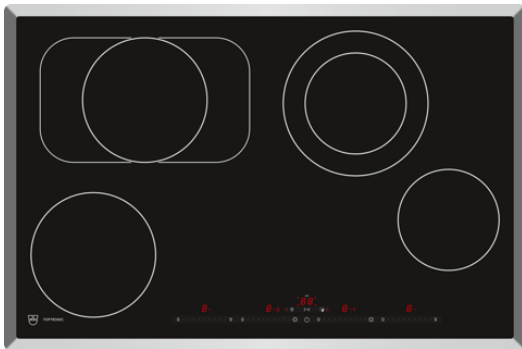

V-ZUG Ltd

Industriestrasse 66, P.O.Box 59, 6301 Zug/Switzerland

Phone +41 58 767 67 67, Fax +41 58 767 61 67

info@vzug.com, www.vzug.com

Brochure GK45TEAS

Selected appliance

- Article no.: 977406
- Short designation: GK45TEASC
- Frame: Chrome standard frame

Also available with/as (*)

- Frame Flush-fitting, Oversize mounting frame

(*) Not all combinations are available. Ask your retailer for advice.